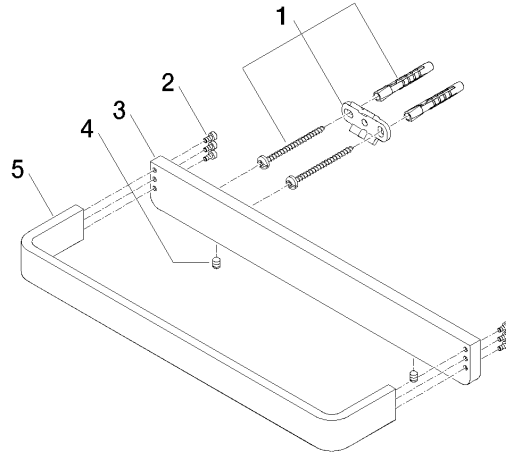

83 030 710

- gauge 185 mm
- width 300mm
- height 35 mm
- 70mm projection

Chrome

83 030 710-00

Brushed Platinum

83 030 710-06

83 030 710

mm [inches]

83 030 710

Parts for other finishes can be found here: Brushed Platinum

Spare parts list

No.	Item Number	Name	Quantity used	Delivery time
1	05 17 20 717 00 90	fixing set	2	2
2	90 30 30 059 00 90	screw	2	2
3	08 17 71 500-00	holder	1	10
4	90 31 11 112 00 90	pin	2	2
5	08 17 71 550-00	holder	1	60